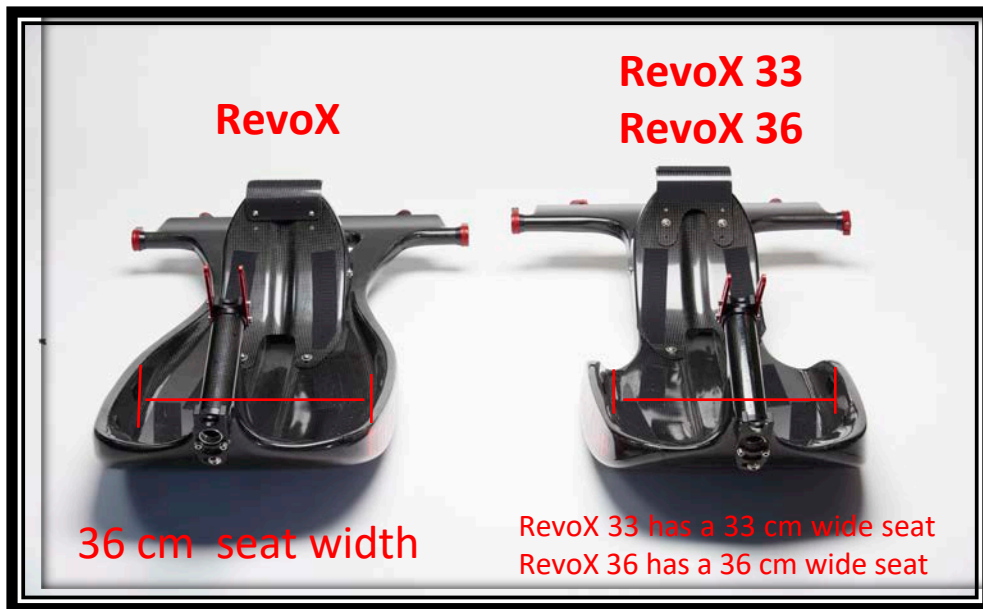

RevoX 33 or RevoX36 with carbon fiber aero fork (not available in 700c)		
Carbonbike RevoX33 20 "(made for rear wheels 20" and front 26 ") wheels base standard 150 cm		9900
INCLUDES: REVOX 33 FRAME, REVO X FORK, CARBON CRANK ARMS, 30 DEGREE ALUM GRIPS, 34/50 COMPACT CHAINRING, SHIMANO COMPONENTS, MANUEL DERAILLER WITH CARBON LEVER, 11 SPEED FORK MOUNTED STI SHIFTER, ULTEGRA MID CAGE DERAILLER. 11-40 XT CASSETTE.		
PARKING BRAKE, BUMPER, SAFETY FLAG, MIRROR SEAT/BACK UPHOLSTERY, 2 SEAT BELTS. clincher wheels		
RevoX 33 or RevoX36 with standard carbon fiber fork		
Carbonbike RevoX 33 20 "(made for rear wheels 20" and front 26 ") wheels base standard 150 cm		9900
INCLUDES: REVOX 33 FRAME, Carbon fiber fork., CARBON CRANK ARMS, 30 DEGREE ALUM GRIPS, 34/50 COMPACT CHAINRING, SHIMANO COMPONENTS, MANUEL DERAILLER WITH CARBON LEVER, 11 SPEED FORK MOUNTED STI SHIFTER, ULTEGRA MID CAGE DERAILLER. 11-40 XT CASSETTE. PARKING BRAKE, BUMPER, SAFETY FLAG, MIRROR SEAT/BACK UPHOLSTERY, 2 SEAT BELTS. clincher wheels