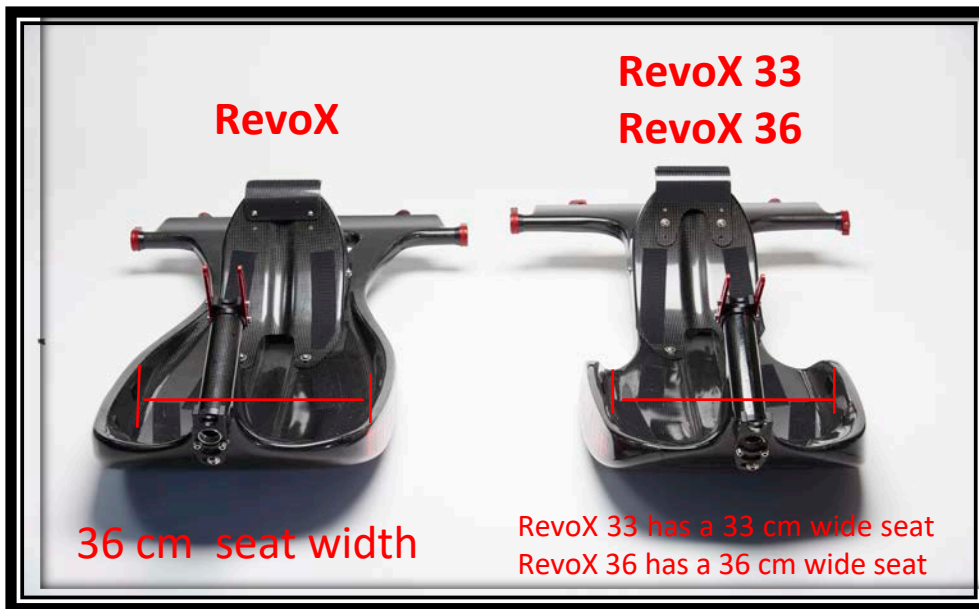

RevoX 33 or RevoX36 with carbon fiber aero fork (not available in 700c)		
Carbonbike RevoX33 20 "(made for rear wheels 20" and front 26 ") wheels base standard 150 cm		9600
INCLUDES: REVOX 33 FRAME, REVO X FORK, CARBON CRANK ARMS, 30 DEGREE ALUM GRIPS, 34/50 COMPACT CHAINRING, SHIMANO COMPONENTS, MANUEL DERAILLER WITH CARBON LEVER, 11 SPEED FORK MOUNTED STI SHIFTER, ULTEGRA MID CAGE DERAILLER. 11-40 XT CASSETTE.		
PARKING BRAKE, BUMPER, SAFETY FLAG, MIRROR SEAT/BACK UPHOLSTERY, 2 SEAT BELTS. clincher wheels		
RevoX 33 or RevoX36 with aluminum standard fork		
Carbonbike RevoX 33 20 "(made for rear wheels 20" and front 26 ") wheels base standard 150 cm		8600
INCLUDES: REVOX 33 FRAME, aluminum fork CARBON CRANK ARMS, 30 DEGREE ALUM GRIPS, 34/50 COMPACT CHAINRING, SHIMANO COMPONENTS, MANUEL DERAILLER WITH CARBON LEVER, 11 SPEED FORK MOUNTED STI SHIFTER, ULTEGRA MID CAGE DERAILLER. 11-40 XT CASSETTE.		
PARKING BRAKE, BUMPER, SAFETY FLAG, MIRROR SEAT/BACK UPHOLSTERY, 2 SEAT BELTS. clincher wheels		
RevoX 33 or RevoX36 with standard carbon fiber fork		
Carbonbike RevoX 33 20 "(made for rear wheels 20" and front 26 ") wheels base standard 150 cm		9600
INCLUDES: REVOX 33 FRAME, Carbon fiber fork., CARBON CRANK ARMS, 30 DEGREE ALUM GRIPS, 34/50 COMPACT CHAINRING, SHIMANO COMPONENTS, MANUEL DERAILLER WITH CARBON LEVER, 11 SPEED FORK MOUNTED STI SHIFTER, ULTEGRA MID CAGE DERAILLER. 11-40 XT CASSETTE. PARKING BRAKE, BUMPER, SAFETY FLAG, MIRROR SEAT/BACK UPHOLSTERY, 2 SEAT BELTS. clincher wheels		