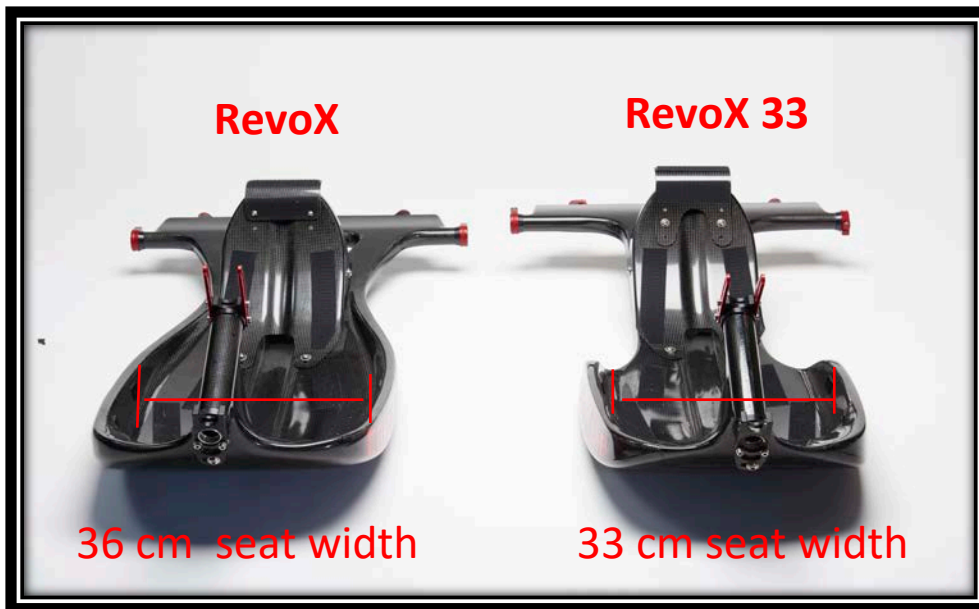

<b>RevoX 33 with carbon fiber aero fork (not available in 700c)</b>		
<b>Carbonbike RevoX33 20 "(made for rear wheels 20" and front 26 ") wheels base standard 150 cm</b>		<b>9600</b>
<b>INCLUDES:</b> REVOX 33 FRAME, REVO X FORK, CARBON CRANK ARMS, 25 DEGREE ALUM GRIPS, 34/50 COMPACT CHAINRING, SHIMANO COMPONENTS, MANUEL DERAILLER WITH CARBON LEVER, 11 SPEED FORK MOUNTED STI SHIFTER, ULTEGRA MID CAGE DERAILLER. 11-40 XT CASSETTE.		
PARKING BRAKE, BUMPER, SAFETY FLAG, MIRROR SEAT/BACK UPHOLSTERY, 2 SEAT BELTS. clincher wheels		
<b>RevoX 33 with aluminum standard fork</b>		
<b>Carbonbike RevoX 33 20 "(made for rear wheels 20" and front 26 ") wheels base standard 150 cm</b>		<b>8600</b>
<b>INCLUDES:</b> REVOX 33 FRAME, aluminum fork CARBON CRANK ARMS, 25 DEGREE ALUM GRIPS, 34/50 COMPACT CHAINRING, SHIMANO COMPONENTS, MANUEL DERAILLER WITH CARBON LEVER, 11 SPEED FORK MOUNTED STI SHIFTER, ULTEGRA MID CAGE DERAILLER. 11-40 XT CASSETTE.		
PARKING BRAKE, BUMPER, SAFETY FLAG, MIRROR SEAT/BACK UPHOLSTERY, 2 SEAT BELTS. clincher wheels		
<b>RevoX 33with standard carbon fiber fork</b>		
<b>Carbonbike RevoX 33 20 "(made for rear wheels 20" and front 26 ") wheels base standard 150 cm</b>		<b>9600</b>
<b>INCLUDES:</b> REVOX 33 FRAME, Carbon fiber fork., CARBON CRANK ARMS, 25 DEGREE ALUM GRIPS, 34/50 COMPACT CHAINRING, SHIMANO COMPONENTS, MANUEL DERAILLER WITH CARBON LEVER, 11 SPEED FORK MOUNTED STI SHIFTER, ULTEGRA MID CAGE DERAILLER. 11-40 XT CASSETTE. PARKING BRAKE, BUMPER, SAFETY FLAG, MIRROR SEAT/BACK UPHOLSTERY, 2 SEAT BELTS. clincher wheels		