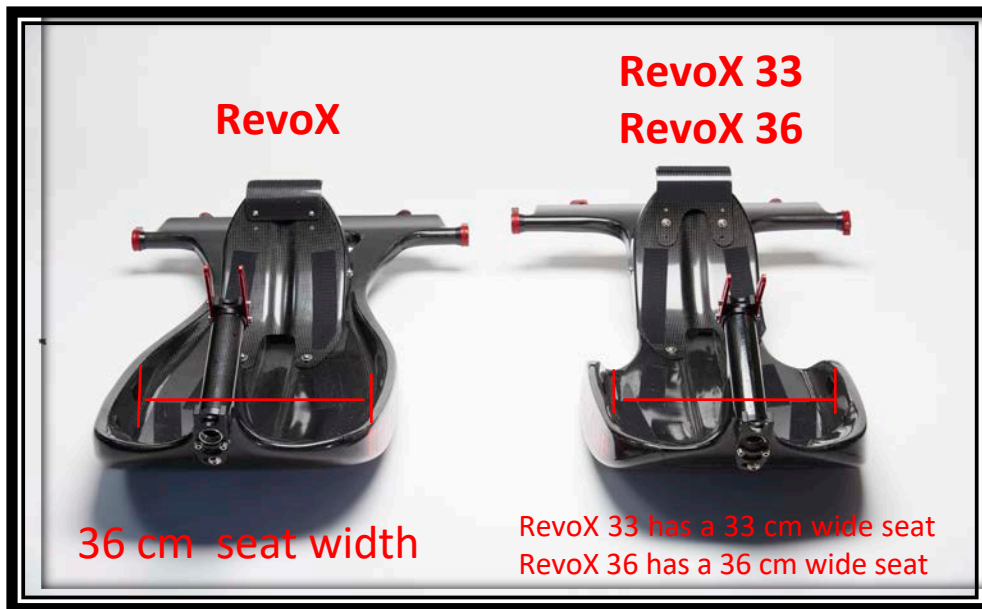

RevoX 33 or RevoX36 with carbon fiber aero fork (not available in 700c)		
Carbonbike RevoX33 20 "(made for rear wheels 20" and front 26 ") wheels base standard 150 cm		9600
INCLUDES: REVOX 33 FRAME, REVO X FORK, CARBON CRANK ARMS, 25 DEGREE ALUM GRIPS, 34/50 COMPACT CHAINRING, SHIMANO COMPONENTS, MANUEL DERAILLER WITH CARBON LEVER, 11 SPEED FORK MOUNTED STI SHIFTER, ULTEGRA MID CAGE DERAILLER. 11-40 XT CASSETTE.		
PARKING BRAKE, BUMPER, SAFETY FLAG, MIRROR SEAT/BACK UPHOLSTERY, 2 SEAT BELTS. clincher wheels		
RevoX 33 or RevoX36 with aluminum standard fork		
Carbonbike RevoX 33 20 "(made for rear wheels 20" and front 26 ") wheels base standard 150 cm		8600
INCLUDES: REVOX 33 FRAME, aluminum fork CARBON CRANK ARMS, 25 DEGREE ALUM GRIPS, 34/50 COMPACT CHAINRING, SHIMANO COMPONENTS, MANUEL DERAILLER WITH CARBON LEVER, 11 SPEED FORK MOUNTED STI SHIFTER, ULTEGRA MID CAGE DERAILLER. 11-40 XT CASSETTE.		
PARKING BRAKE, BUMPER, SAFETY FLAG, MIRROR SEAT/BACK UPHOLSTERY, 2 SEAT BELTS. clincher wheels		
RevoX 33 or RevoX36 with standard carbon fiber fork		
Carbonbike RevoX 33 20 "(made for rear wheels 20" and front 26 ") wheels base standard 150 cm		9600
INCLUDES: REVOX 33 FRAME, Carbon fiber fork., CARBON CRANK ARMS, 25 DEGREE ALUM GRIPS, 34/50 COMPACT CHAINRING, SHIMANO COMPONENTS, MANUEL DERAILLER WITH CARBON LEVER, 11 SPEED FORK MOUNTED STI SHIFTER, ULTEGRA MID CAGE DERAILLER. 11-40 XT CASSETTE. PARKING BRAKE, BUMPER, SAFETY FLAG, MIRROR SEAT/BACK UPHOLSTERY, 2 SEAT BELTS. clincher wheels		